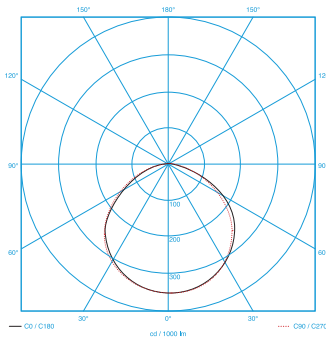

Product Dimensions

E: office@bright-led.co.uk
T: 01282 505400 F: 0844 854 8662

www.bright-led.co.uk

Front view

Remote

Photometric Performance

Product Specification

Code	Watts	Lumens	CCT	Beam Angle	Net Weight (kg)
FLAT2-CCT-10-REM	10W	1050lm	3000K 4000K 6000K	110°	0.28
FLAT2-CCT-30-REM	30W	3150lm			0.4
FLAT2-CCT-50-REM	50W	5250lm			0.73
FLAT2-CCT-100-REM	100W	10500lm			1.34
FLAT2-CCT-200-REM	200W	21000lm			2.4