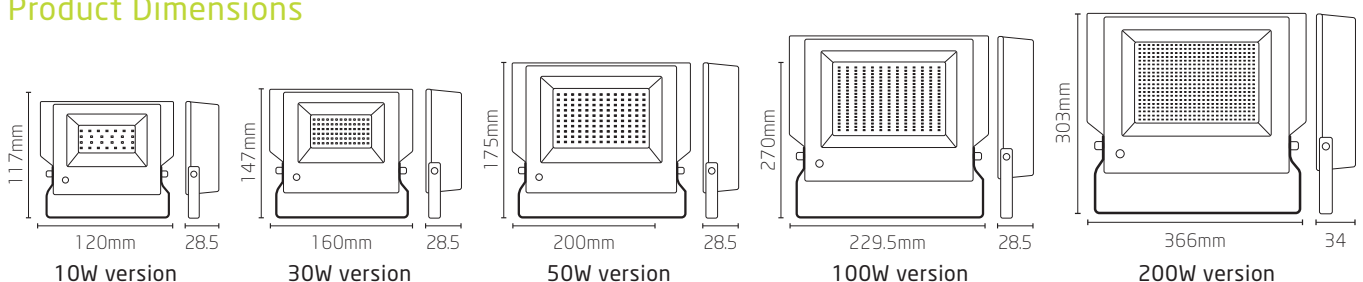

Colour & Power Selectable Floodlight 10W to 200W

brightLED
...BRIGHTENING YOUR FUTURE

3000K, 4000K, 6000K includes Remote to adjust power output and colour temp

Overview

A high-performance floodlight that offers both colour and power switching technology, all easily set from the accompanying infrared remote. The unique functionality allows for an equivalent 14 versions from a single flood and remote.

Features

- Power & CCT control via IR remote
- CCT switchable 3000K, 4000K, 6000K
- Power switchable 100%, 75%, 50%, 25%
- 2m external grade flex (30W-200W)
- IP66 ventilated breather
- 10W to 200W range

Product Dimensions

E: office@bright-led.co.uk
T: 01282 505400 F: 0844 854 8662

www.bright-led.co.uk

Front view

Remote

Photometric Performance

Product Specification

Code	Watts	Lumens	CCT	Beam Angle	Net Weight (kg)
FLAT2-CCT-10-REM	10W	1050lm	3000K 4000K 6000K	110°	0.28
FLAT2-CCT-30-REM	30W	3150lm			0.4
FLAT2-CCT-50-REM	50W	5250lm			0.73
FLAT2-CCT-100-REM	100W	10500lm			1.34
FLAT2-CCT-200-REM	200W	21000lm			2.4