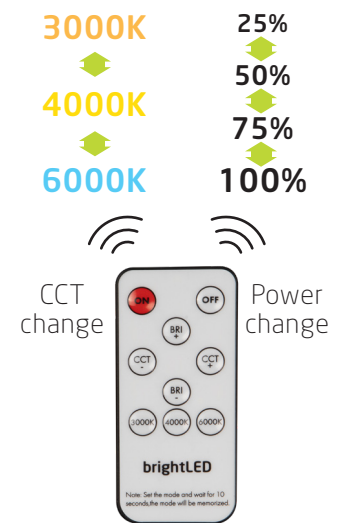

Colour & Power Selectable Floodlight 10W to 200W

brightLED
...BRIGHTENING YOUR FUTURE

3000K, 4000K, 6000K includes Remote to adjust power output and colour temp

Overview

A high-performance floodlight that offers both colour and power switching technology, all easily set from the accompanying infrared remote. The unique functionality allows for an equivalent 14 versions from a single flood and remote.

Features

- Power & CCT control via IR remote
- CCT switchable 3000K, 4000K, 6000K
- Power switchable 100%, 75%, 50%, 25%
- 2m external grade flex (30W-200W)
- IP66 ventilated breather
- 10W to 200W range

Product Dimensions

E: office@bright-led.co.uk
T: 01282 505400 F: 0844 854 8662

www.bright-led.co.uk

Front view

Remote

Photometric Performance

Product Specification

Code	Watts	Lumens	CCT	Beam Angle	Net Weight (kg)
FLAT2-CCT-10-REM	10W	1050lm	3000K 4000K 6000K	110°	0.28
FLAT2-CCT-30-REM	30W	3150lm			0.4
FLAT2-CCT-50-REM	50W	5250lm			0.73
FLAT2-CCT-100-REM	100W	10500lm			1.34
FLAT2-CCT-200-REM	200W	21000lm			2.4