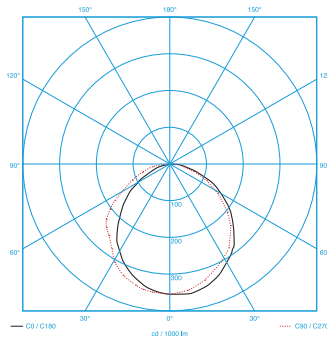

## Product Dimensions

E: [office@bright-led.co.uk](mailto:office@bright-led.co.uk)  
T: 01282 505400 F: 0844 854 8662

[www.bright-led.co.uk](http://www.bright-led.co.uk)

Rear view

Side view

Side view – different colour options

## Photometric Performance