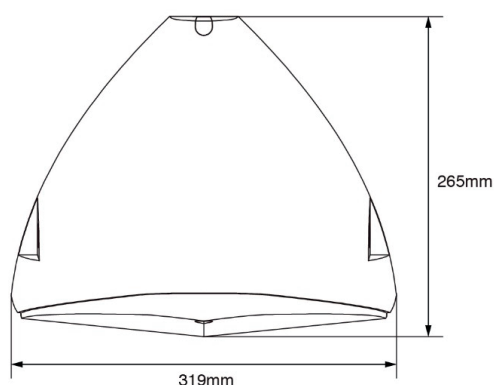

Product Dimensions

E: office@bright-led.co.uk
T: 01282 505400 F: 0844 854 8662

www.bright-led.co.uk